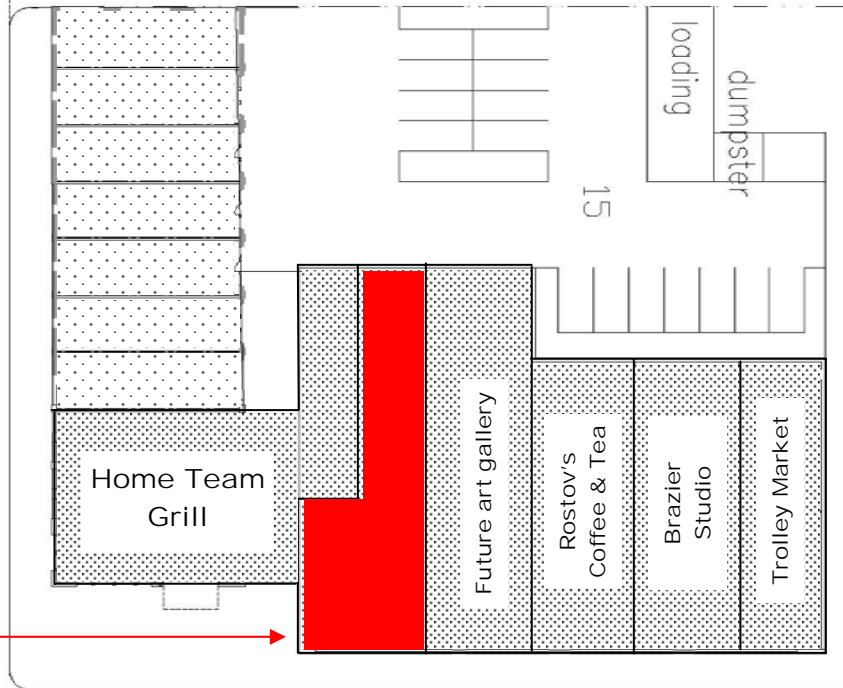

FLOYD AVENUE

total cars shown 68

ALLEY

VINE STREET

2,305 sq. ft.
AVAILABLE

MAIN STREET

 Residential

 Retail