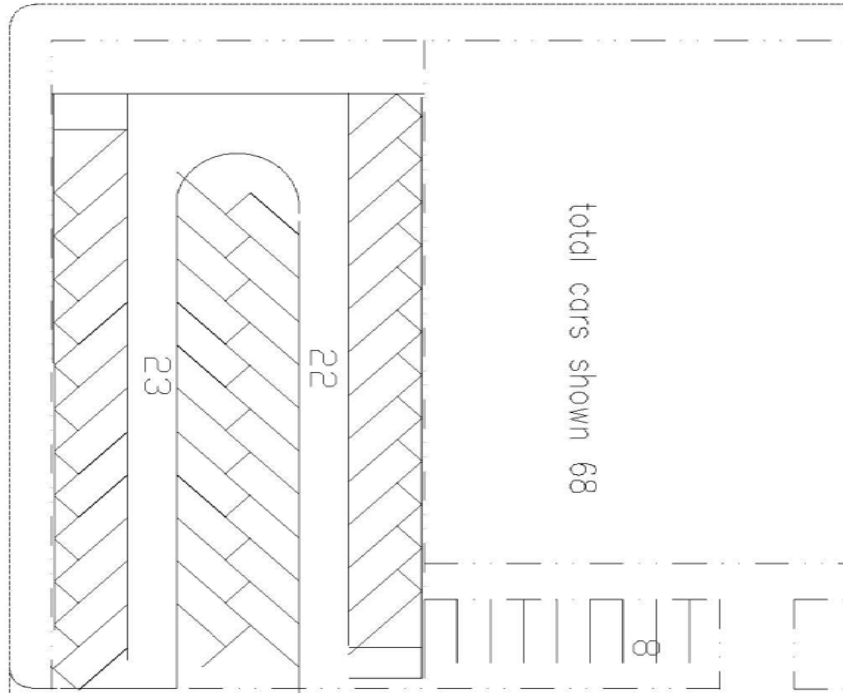

FLOYD AVENUE

total cars shown 68

ALLEY

VINE STREET

2,305 sq. ft.
AVAILABLE

MAIN STREET

 Residential

 Retail